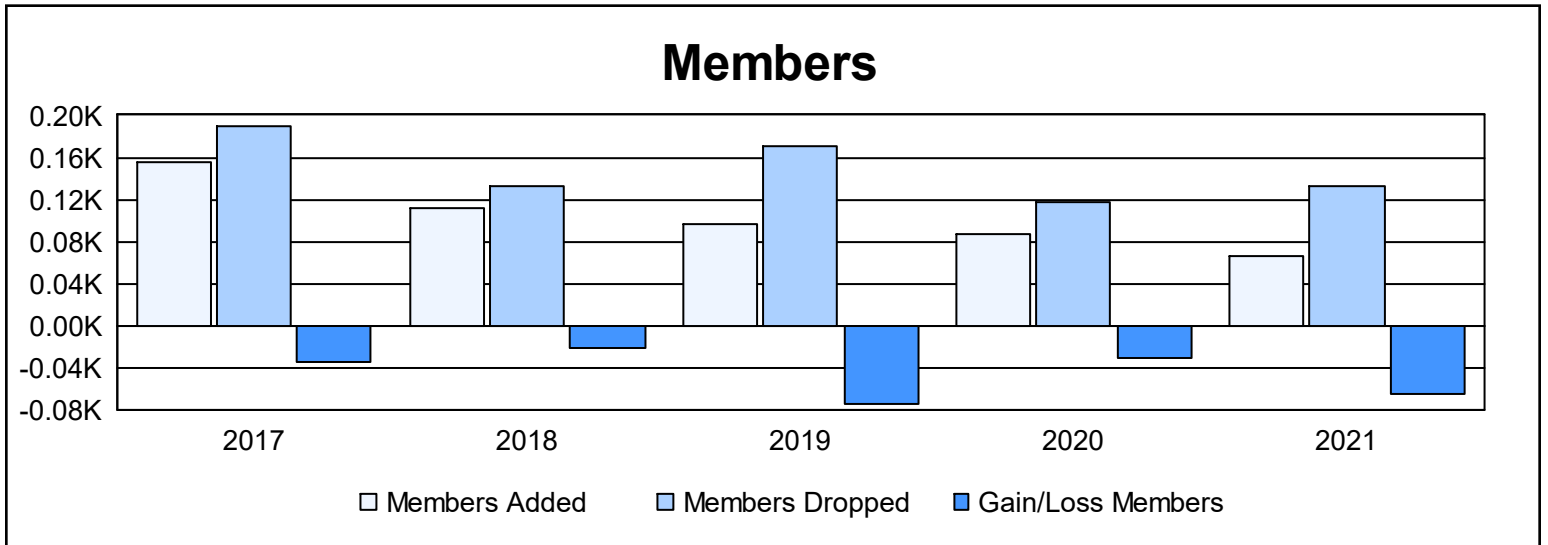

Year	New Clubs	Dropped Clubs	Gain/ Loss Clubs	New Members	Charter Members	Reinstate Members	Transfer Members	Total Member Added	Total Members Dropped	Gain/ Loss Members
2016-2017	1	2	-1	108	28	10	10	156	190	-34
2017-2018	1	0	1	76	25	5	5	111	132	-21
2018-2019	0	3	-3	79	4	8	6	97	171	-74
2019-2020	0	1	-1	75	1	3	7	86	117	-31
2020-2021	0	1	-1	60	0	2	4	66	132	-66
<b>Average</b>	<b>0</b>	<b>1</b>	<b>-1</b>	<b>80</b>	<b>12</b>	<b>6</b>	<b>6</b>	<b>103</b>	<b>148</b>	<b>-45</b>

### Membership Composition June 2021 Cumulative