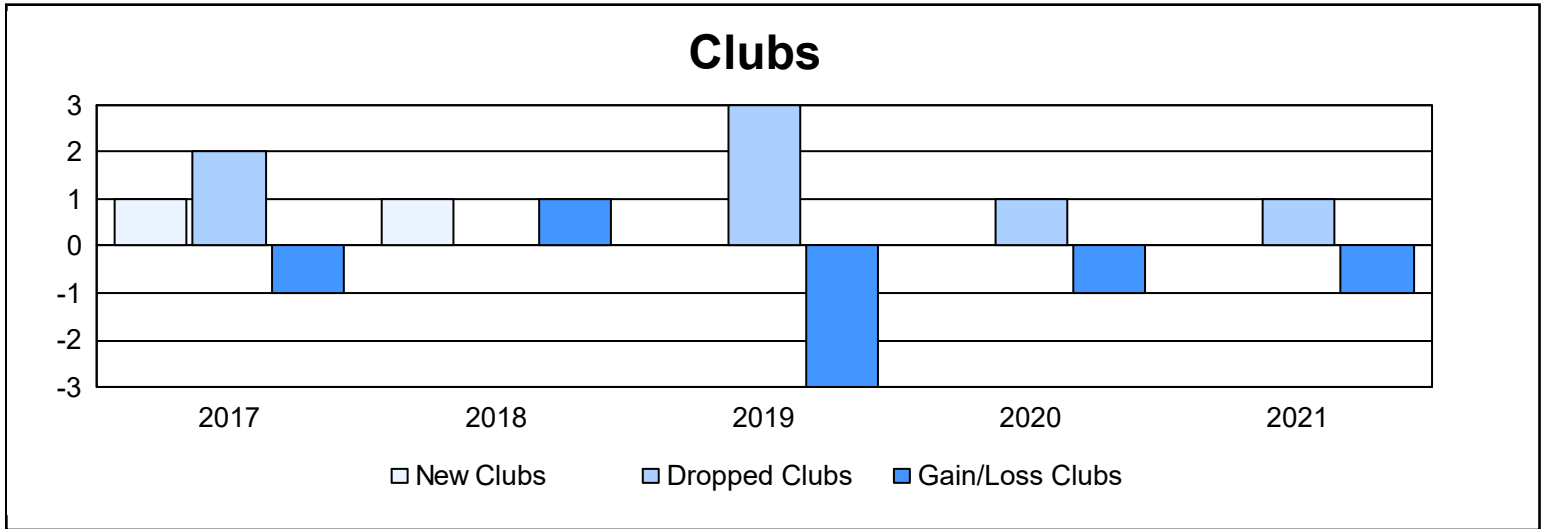

Year	New Clubs	Dropped Clubs	Gain/ Loss Clubs	New Members	Charter Members	Reinstate Members	Transfer Members	Total Member Added	Total Members Dropped	Gain/ Loss Members
2016-2017	1	2	-1	108	28	10	10	156	190	-34
2017-2018	1	0	1	76	25	5	5	111	132	-21
2018-2019	0	3	-3	79	4	8	6	97	171	-74
2019-2020	0	1	-1	75	1	3	7	86	117	-31
2020-2021	0	1	-1	60	0	2	4	66	132	-66
<b>Average</b>	<b>0</b>	<b>1</b>	<b>-1</b>	<b>80</b>	<b>12</b>	<b>6</b>	<b>6</b>	<b>103</b>	<b>148</b>	<b>-45</b>

### Membership Composition June 2021 Cumulative